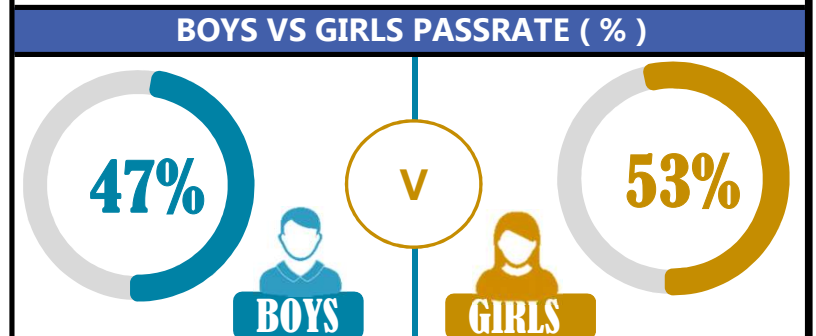

OVERALL GRADE ANALYSIS	NO.	SEATED	%
A	13	13	100%
B	0		0%
C	0		0%
D	0	0	0%
E	0		0%

OVERALL PERFORMANCE ANALYSIS		
REGISTERED	13	100%
SEATED	13	100%
ABSENTEES	0	0%
PASSED	13	100%
FAILED	0	0%