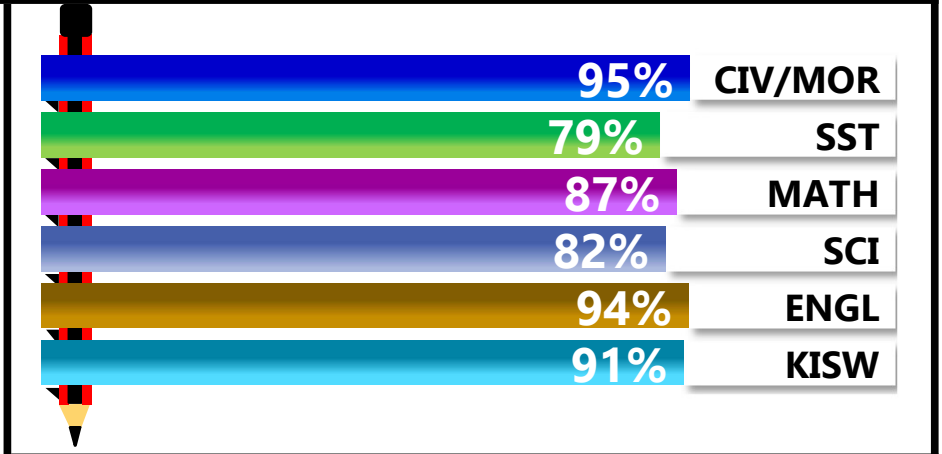

		<h1>HWIMA MINE</h1>			
REGION: GEITA		SCHOOL AVERAGE	263.8	OVERALL GRADE	
DISTRICT: GEITA				Category	
				BELOW 40	

SUBJECT PERFORMANCE ANALYSIS

SUBJECT NAME	AVG	%	RNK	
CIVIC & MORAL	47.5	95%	1	
ENGLISH	46.9	94%	2	
KISWAHILI	45.5	91%	3	
MATHEMATICS	43.6	87%	4	
SCIENCE	40.8	82%	5	
SOCIAL STUDIES	39.5	79%	6	
BOYS/GIRLS PASS RATE		STD	AVG	%
BOYS		6	0.47	47%
GIRLS		7	0.53	53%